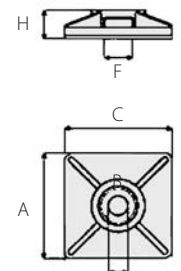

100-piece pack.