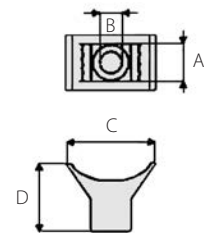

100-piece pack.