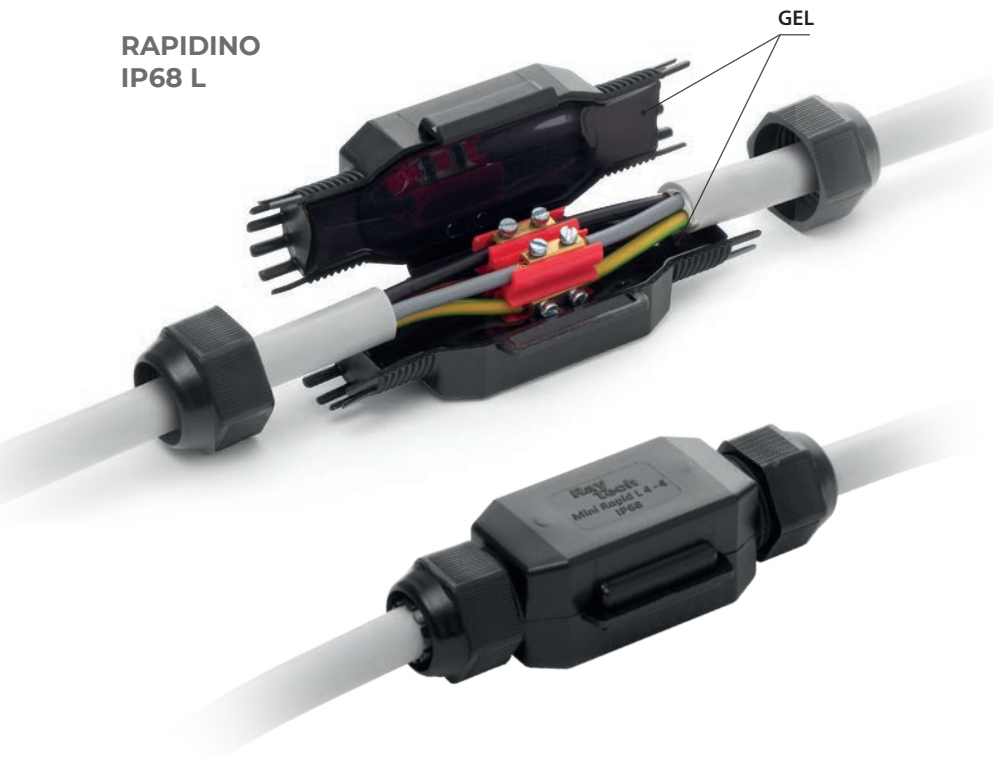

# MINI RAPID JOINT IP68

IP68 and IP69K joints for straight and branch connections, extremely compact and pre-filled with gel.

Extremely compact, ideal for lighting systems for gardens, steps and pedestrian crossings. Perfect for use in even small traps thanks to its very small overall dimensions. The cable glands supplied with the kit lock the joint on the cables.

### ADVANTAGES

- ▶ Complete with screw connectors.
- ▶ Pre-filled with a gel that is not-classified as hazardous under the CLP Directive and with no shelf life.
- ▶ Extremely compact and ready to install.
- ▶ Always re-enterable.
- ▶ Ideal for straight or branch connections in lighting systems for gardens, steps and stairways, pedestrian crossings, etc.

🌿 Halogen-free Gel

☀️ UV resistant

🔥 Self-extinguishing and resistant to abnormal heat and fire:  
Glow Wire Flammability Index at +960° C according to EN60695-2-12

**IP68**  
OFFICIALLY  
TESTED

**IMQ**

**IP69K**  
OFFICIALLY  
TESTED

JOINTS

RAPIDINO  
IP68 L

PRODUCT Item	Cable	Connector	Max cable formation (N° x mm²)	Cable Ø min - max (mm)	Pieces / Pack	 (mm)
RAPIDINO IP68 L2 RAPIDINOL2			2 x 2,5	6 - 10	3 PCS / Box	75 x 28 x 19
RAPIDINO IP68 L3 RAPIDINOL3			3 x 2,5	8 - 13	3 PCS / Box	80 x 36 x 23
RAPIDINO IP68 L4 RAPIDINOL4			4 x 4	10 - 16	1 PCS / Box	125 x 43 x 35