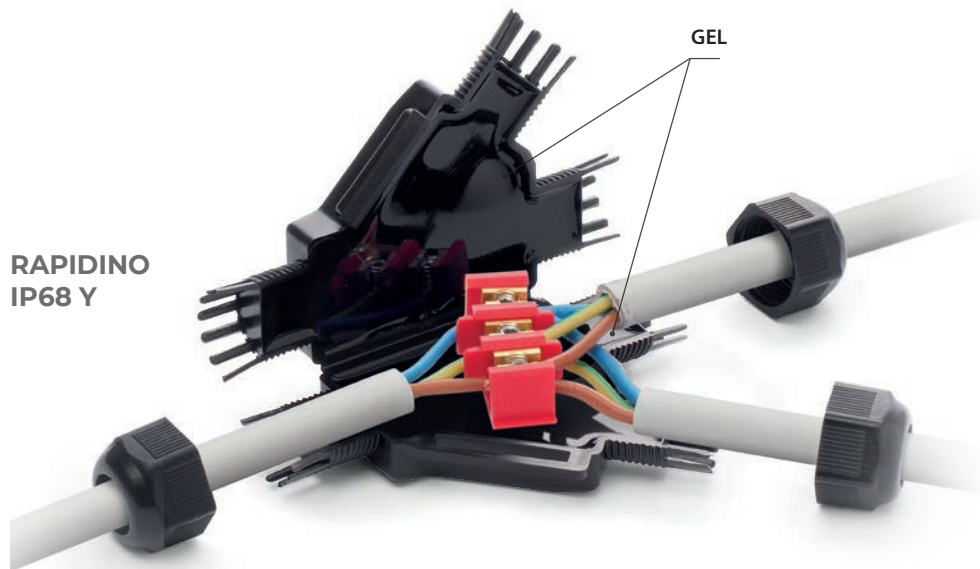

# MINI RAPID JOINT IP68

IP68 and IP69K joints for straight and branch connections, extremely compact and pre-filled with gel.

Extremely compact, ideal for lighting systems for gardens, steps and pedestrian crossings. Perfect for use in even small traps thanks to its very small overall dimensions. The cable glands supplied with the kit lock the joint on the cables.

### ADVANTAGES

- ▶ Complete with screw connectors.
- ▶ Pre-filled with a gel that is not-classified as hazardous under the CLP Directive and with no shelf life.
- ▶ Extremely compact and ready to install.
- ▶ Always re-enterable.
- ▶ Ideal for straight or branch connections in lighting systems for gardens, steps and stairways, pedestrian crossings, etc.

#### Electrical performance:

- CEI EN 50393 as applicable
- Class 2 in accordance with CEI 64-8.

🔧 Gel: UL 94-HB 

🌡️ Working temperature: 90°

🌡️ Installation temperature: -40°C / +50°C

🌊 Fully submersible

🔧 Can be used underground

PRODUCT Item	Cable	Connector	Max cable formation (N° x mm²)		Cable Ø min - max (mm)	Pieces / Pack	 (mm)
			Through	Branch			
RAPIDINO IP68 Y1 RAPIDINOY1			1 x 4 1 x 2,5	1 x 1,5 1 x 2,5	6 - 10	2 PCS / Box	85 x 55 x 22
RAPIDINO IP68 Y3 RAPIDINOY3			3 x 4 3 x 2,5	3 x 1,5 3 x 2,5	8 - 13	1 PCS / Box	110 x 72 x 25