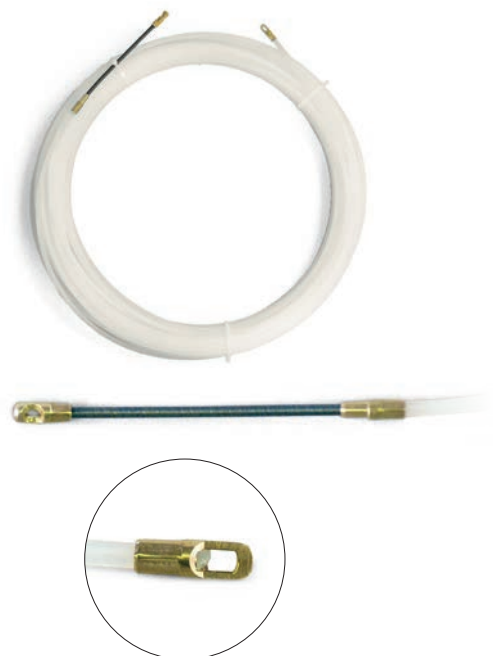

SPEEDY NYLON

Fixed head Nylon transparent cable pullers.

PRODUCT	Item	Ø (mm)	Length (m)	Pack of (PCS)
SPEEDY NYLON 3/5-F	SPEEDYNYLON3/5F	3	5	50
SPEEDY NYLON 3/10-F	SPEEDYNYLON3/10F	3	10	40
SPEEDY NYLON 3/15-F	SPEEDYNYLON3/15F	3	15	30
SPEEDY NYLON 3/20-F	SPEEDYNYLON3/20F	3	20	20
SPEEDY NYLON 3/25-F	SPEEDYNYLON3/25F	3	25	15
SPEEDY NYLON 4/5-F	SPEEDYNYLON4/5F	4	5	50
SPEEDY NYLON 4/10-F	SPEEDYNYLON4/10F	4	10	25
SPEEDY NYLON 4/15-F	SPEEDYNYLON4/15F	4	15	20
SPEEDY NYLON 4/20-F	SPEEDYNYLON4/20F	4	20	15
SPEEDY NYLON 4/25-F	SPEEDYNYLON4/25F	4	25	12