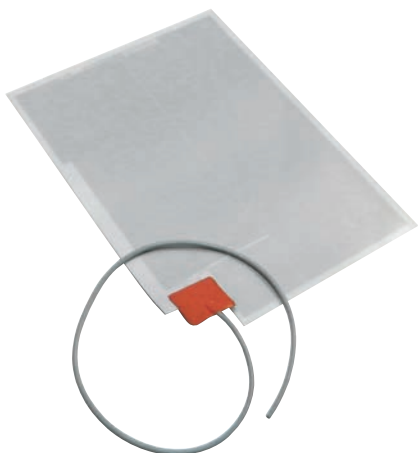

EASY MIRROR

Self-adhesive heating sheet.

No more fogged mirrors after a shower or bath! Easy Mirror, the self-adhering heating sheet to be applied on the back of the mirror and connected to the mains, eliminates this problem! Powered 230V, double insulated in accordance with safety regulations. Brings the surface of the mirror to 30°C in about 3-5 minutes, removing the film of moisture. Easy Mirror sheets are packaged with a sheet of laminated aluminium on polyester, with double insulation made with 4 more sheets of vulcanised polyester, completely sealed against water.

- Ideal for bathrooms, saunas, kitchens, private homes, Hotels, gyms and sports facilities

Product	Sheet dimensions (cm)	Power (W)
Easy Mirror 35	Ø 35	50
Easy Mirror 36/50	36 x 50	50

Installation Sequence