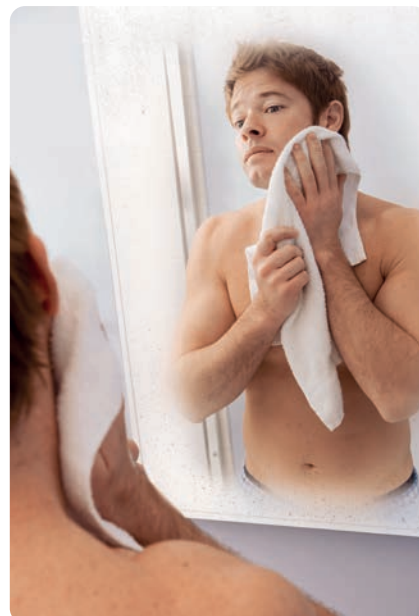

EASY MIRROR

Self-adhesive heating sheet.

No more fogged mirrors after a shower or bath! Easy Mirror, the self-adhering heating sheet to be applied on the back of the mirror and connected to the mains, eliminates this problem! Powered 230V, double insulated in accordance with safety regulations. Brings the surface of the mirror to 30°C in about 3-5 minutes, removing the film of moisture. Easy Mirror sheets are packaged with a sheet of laminated aluminium on polyester, with double insulation made with 4 more sheets of vulcanised polyester, completely sealed against water.

- Ideal for bathrooms, saunas, kitchens, private homes, Hotels, gyms and sports facilities

Product	Sheet dimensions (cm)	Power (W)
Easy Mirror 35	Ø 35	50
Easy Mirror 36/50	36 x 50	50

Installation Sequence