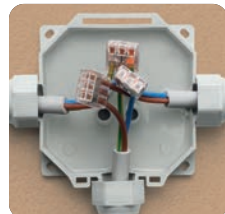

READY BOX

3 or 4 entrances junction boxes pre-filled with gel, complete with integrated terminal block and cable glands

Ready Boxes are pre-filled with gel and ready to use; complete with terminal blocks but can also be used with the most common connection systems. Supplied with nuts for the conformation with 3 or 4 outputs, they are suitable for a very wide range of cables or ducts diameters.

CABLES

TUBES

READY BOX 120

Installation with free cables.

Installation with cable gland duct.

READY BOX 90

Thanks to its innovative design, unlike a standard box, there is no need to break through the walls of the box to insert the cable.

Also suitable for extra-flat lever connectors.

Also suitable for screw terminals.

PRODUCT / Item	Colour		Cables Ø min-max (mm)	Tubes Ø (mm)	 (mm)
Ready Box IP68 90 READYBOX90	●	3	8 - 18	16 / 20 / 32	90 x 90 x 45
Ready Box IP68 90/N READYBOX90-N	●				