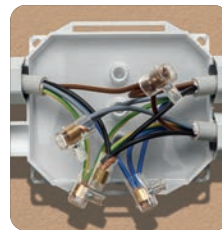

READY BOX

3 or 4 entrances junction boxes pre-filled with gel, complete with integrated terminal block and cable glands

Ready Boxes are pre-filled with gel and ready to use; complete with terminal blocks but can also be used with the most common connection systems. Supplied with nuts for the conformation with 3 or 4 outputs, they are suitable for a very wide range of cables or ducts diameters.

CABLES

TUBES

READY BOX 120

Installation with free cables.

Installation with cable gland duct.

READY BOX 90

Thanks to its innovative design, unlike a standard box, there is no need to break through the walls of the box to insert the cable.

Also suitable for extra-flat lever connectors.

Also suitable for screw terminals.

PRODUCT / Item	Colour		Cables Ø min-max (mm)	Tubes Ø (mm)	 (mm)
Ready Box IP68 90 READYBOX90	●	3	8 - 18	16 / 20 / 32	90 x 90 x 45
Ready Box IP68 90/N READYBOX90-N	●				