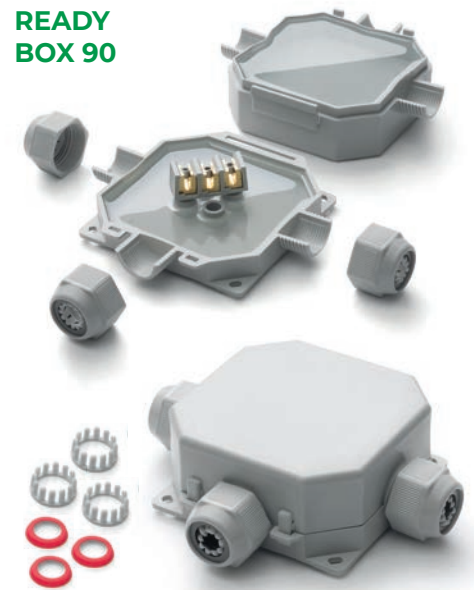

READY BOX

3 or 4 entrances junction boxes pre-filled with gel, complete with integrated terminal block and cable glands

Ready Boxes are pre-filled with gel and ready to use; complete with terminal blocks but can also be used with the most common connection systems. Supplied with nuts for the conformation with 3 or 4 outputs, they are suitable for a very wide range of cables or ducts diameters.

ADVANTAGES

- ▶ Pre-filled with a gel that is not-classified as hazardous under the CLP Directive.
- ▶ Ready to use.
- ▶ Also suitable for wet or flooded environments.
- ▶ Always re-enterable.
- ▶ Wall or external ceiling fixing system.
- ▶ Click and hook closure, does not require screws.
- ▶ Pre-threaded entries for cable gland mounting.
- ▶ No shelf life.

CABLES

TUBES

READY BOX 120

Installation with free cables.

Installation with cable gland duct.

READY BOX 90

Thanks to its innovative design, unlike a standard box, there is no need to break through the walls of the box to insert the cable.

Also suitable for extra-flat lever connectors.

Also suitable for screw terminals.

PRODUCT / Item	Colour		Cables Ø min-max (mm)	Tubes Ø (mm)	 (mm)
Ready Box IP68 90 READYBOX90	●	3	8 - 18	16 / 20 / 32	90 x 90 x 45
Ready Box IP68 90/N READYBOX90-N	●				