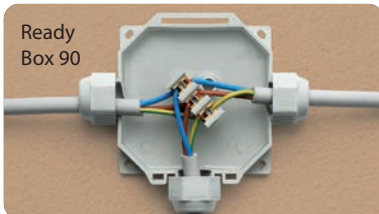

READY BOX

3 or 4 entrances junction boxes pre-filled with gel, complete with integrated terminal block and cable glands

Ready Boxes are pre-filled with gel and ready to use; complete with terminal blocks but can also be used with the most common connection systems. Supplied with nuts for the conformation with 3 or 4 outputs, they are suitable for a very wide range of cables or ducts diameters.

CABLES

TUBES

READY BOX 120

Installation with free cables.

Installation with cable gland duct.

READY BOX 90

Thanks to its innovative design, unlike a standard box, there is no need to break through the walls of the box to insert the cable.

Also suitable for extra-flat lever connectors.

Also suitable for screw terminals.

PRODUCT / Item	Colour		Cables Ø min-max (mm)	Tubes Ø (mm)	 (mm)
Ready Box IP68 90 READYBOX90	●	3	8 - 18	16 / 20 / 32	90 x 90 x 45
Ready Box IP68 90/N READYBOX90-N	●				