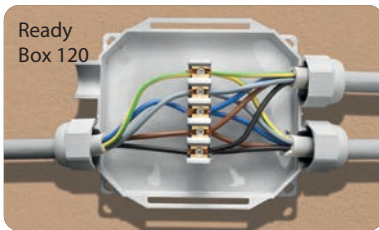

READY BOX

3 or 4 entrances junction boxes pre-filled with gel, complete with integrated terminal block and cable glands

Ready Boxes are pre-filled with gel and ready to use; complete with terminal blocks but can also be used with the most common connection systems. Supplied with nuts for the conformation with 3 or 4 outputs, they are suitable for a very wide range of cables or ducts diameters.

ADVANTAGES

- ▶ Pre-filled with a gel that is not-classified as hazardous under the CLP Directive.
- ▶ Ready to use.
- ▶ Also suitable for wet or flooded environments.
- ▶ Always re-enterable.
- ▶ Wall or external ceiling fixing system.
- ▶ Click and hook closure, does not require screws.
- ▶ Pre-threaded entries for cable gland mounting.
- ▶ No shelf life.

CABLES

TUBES

READY BOX 120

Installation with free cables.

Installation with cable gland duct.

READY BOX 90

Thanks to its innovative design, unlike a standard box, there is no need to break through the walls of the box to insert the cable.

Also suitable for extra-flat lever connectors.

Also suitable for screw terminals.

PRODUCT / Item	Colour		Cables Ø min-max (mm)	Tubes Ø (mm)	 (mm)
Ready Box IP68 90 READYBOX90	●	3	8 - 18	16 / 20 / 32	90 x 90 x 45
Ready Box IP68 90/N READYBOX90-N	●				