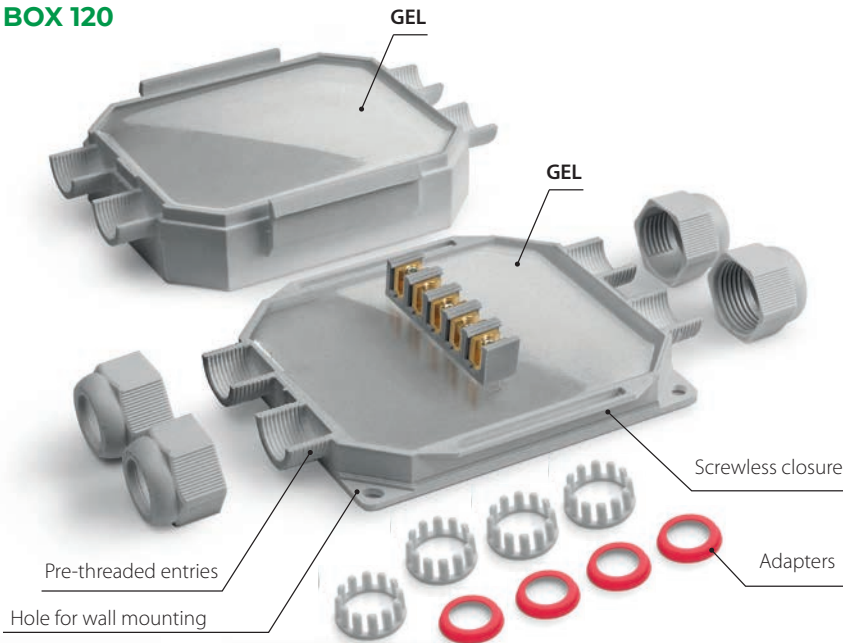

READY BOX

3 or 4 entrances junction boxes pre-filled with gel, complete with integrated terminal block and cable glands

Ready Boxes are pre-filled with gel and ready to use; complete with terminal blocks but can also be used with the most common connection systems. Supplied with nuts for the conformation with 3 or 4 outputs, they are suitable for a very wide range of cables or ducts diameters.

ADVANTAGES

- ▶ Pre-filled with a gel that is not-classified as hazardous under the CLP Directive.
- ▶ Ready to use.
- ▶ Also suitable for wet or flooded environments.
- ▶ Always re-enterable.
- ▶ Wall or external ceiling fixing system.
- ▶ Click and hook closure, does not require screws.
- ▶ Pre-threaded entries for cable gland mounting.
- ▶ No shelf life.

CABLES

TUBES

READY BOX 120

Installation with free cables.

Installation with cable gland duct.

READY BOX 90

Thanks to its innovative design, unlike a standard box, there is no need to break through the walls of the box to insert the cable.

Also suitable for extra-flat lever connectors.

Also suitable for screw terminals.

PRODUCT / Item	Colour		Cables Ø min-max (mm)	Tubes Ø (mm)	 (mm)
Ready Box IP68 90 READYBOX90	●	3	8 - 18	16 / 20 / 32	90 x 90 x 45
Ready Box IP68 90/N READYBOX90-N	●				