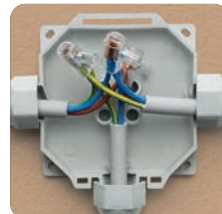

READY BOX

3 or 4 entrances junction boxes pre-filled with gel, complete with integrated terminal block and cable glands

Ready Boxes are pre-filled with gel and ready to use; complete with terminal blocks but can also be used with the most common connection systems. Supplied with nuts for the conformation with 3 or 4 outputs, they are suitable for a very wide range of cables or ducts diameters.

CABLES

TUBES

READY BOX 120

Installation with free cables.

Installation with cable gland duct.

READY BOX 90

Thanks to its innovative design, unlike a standard box, there is no need to break through the walls of the box to insert the cable.

Also suitable for extra-flat lever connectors.

Also suitable for screw terminals.

PRODUCT / Item	Colour		Cables Ø min-max (mm)	Tubes Ø (mm)	 (mm)
Ready Box IP68 90 READYBOX90	●	3	8 - 18	16 / 20 / 32	90 x 90 x 45
Ready Box IP68 90/N READYBOX90-N	●				