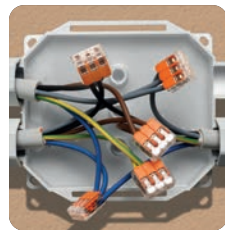

CABLES

TUBES

READY BOX 120

Installation with free cables.

Installation with cable gland duct.

READY BOX 90

Thanks to its innovative design, unlike a standard box, there is no need to break through the walls of the box to insert the cable.

Also suitable for extra-flat lever connectors.

Also suitable for screw terminals.

PRODUCT / Item	Colour		Cables Ø min-max (mm)	Tubes Ø (mm)	 (mm)
Ready Box IP68 90 READYBOX90	●	3	8 - 18	16 / 20 / 32	90 x 90 x 45
Ready Box IP68 90/N READYBOX90-N	●				